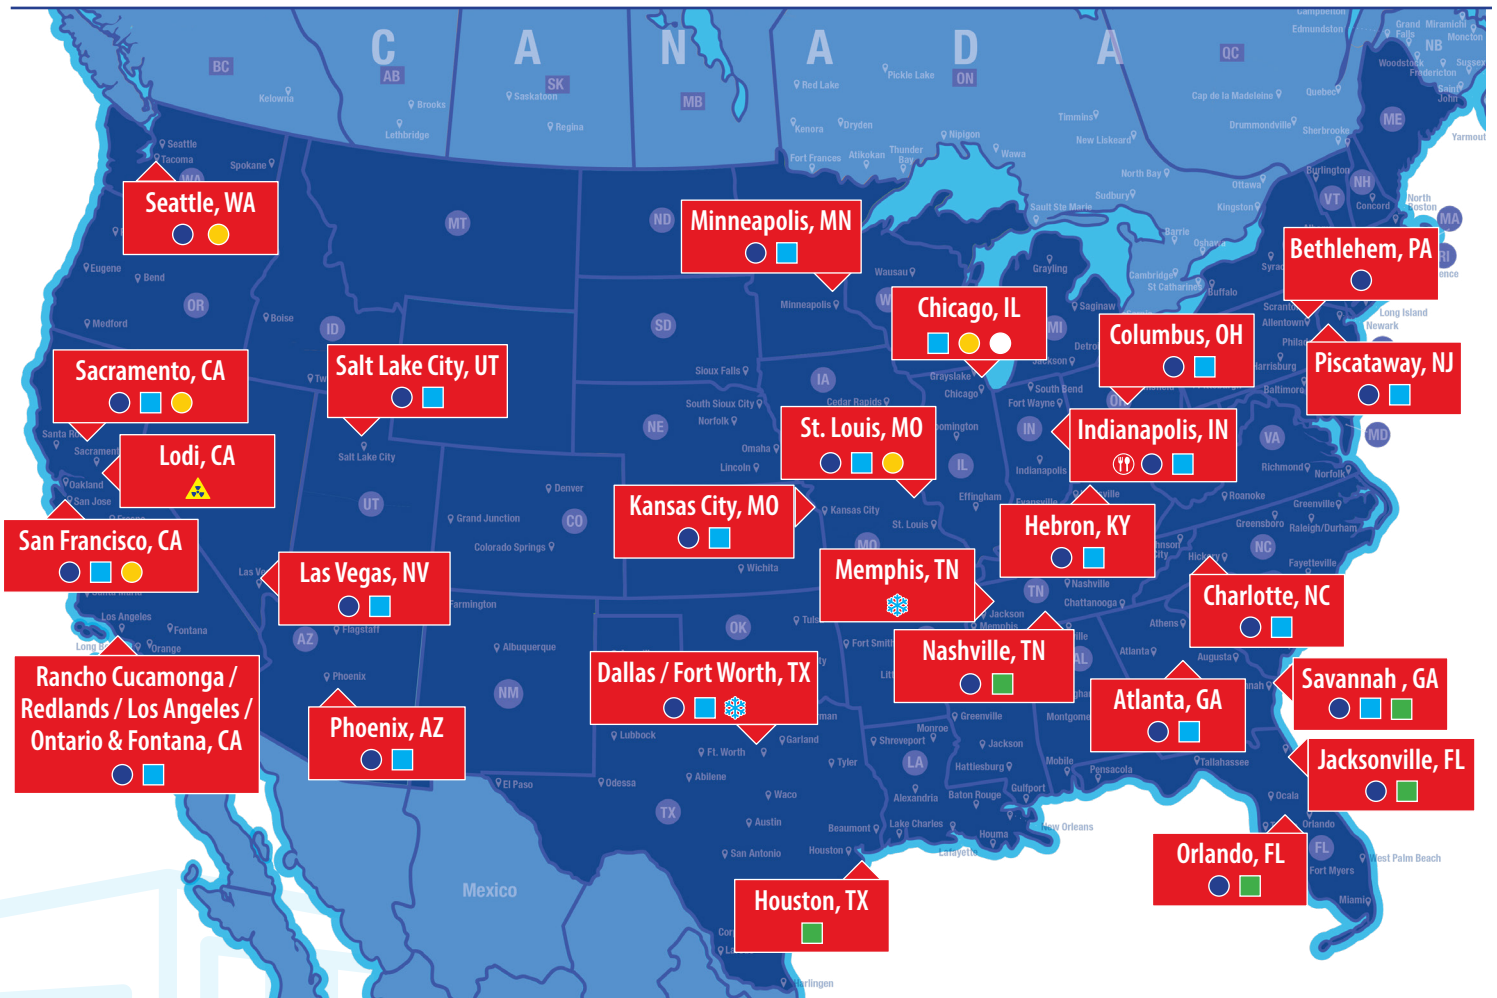

## WAREHOUSING

THE SPACE AND SERVICES YOU NEED TO KEEP YOUR SUPPLY CHAIN RUNNING

- Standard / cross-dock
- Pick & pack
- Sort & segregate
- ❄️ Cold storage
- Transloading
- Kitting
- ⚠️ HAZMAT
- 🍷 Food grade
- 📍 Saia terminal