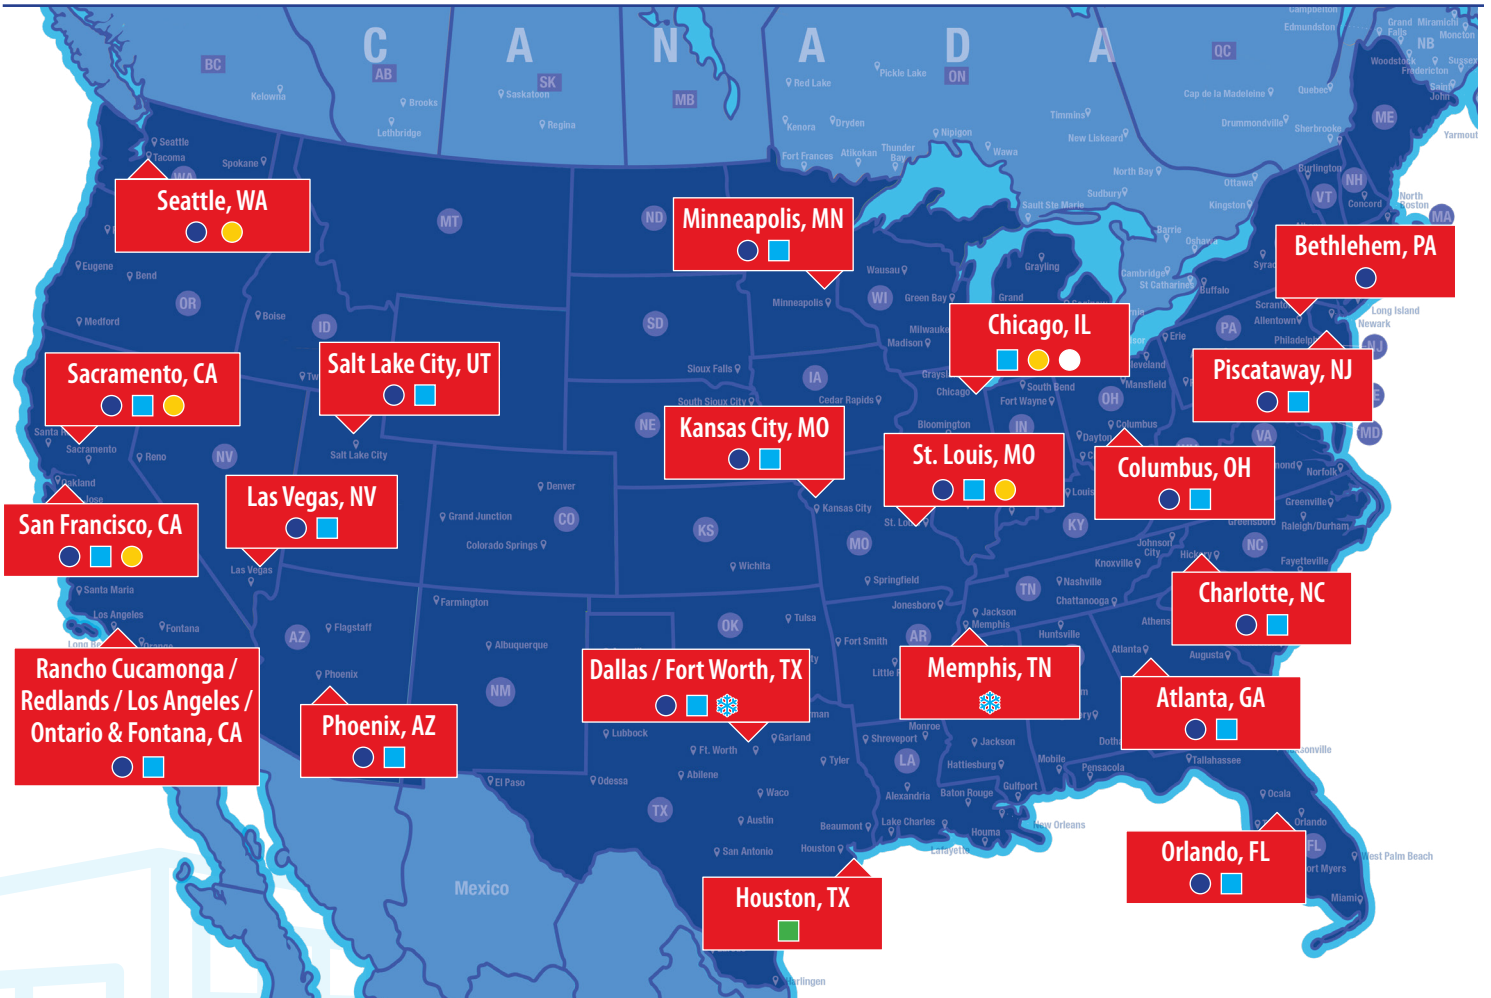

LTL Freight

WAREHOUSING

THE SPACE AND SERVICES YOU NEED TO KEEP YOUR SUPPLY CHAIN RUNNING

YOUR FULL SERVICE LOGISTICS COMPANY

- Standard / cross-dock
- Pick & pack
- Sort & segregate
- ❄️ Cold storage
- Transloading
- Kitting
- 📍 Saia Terminal